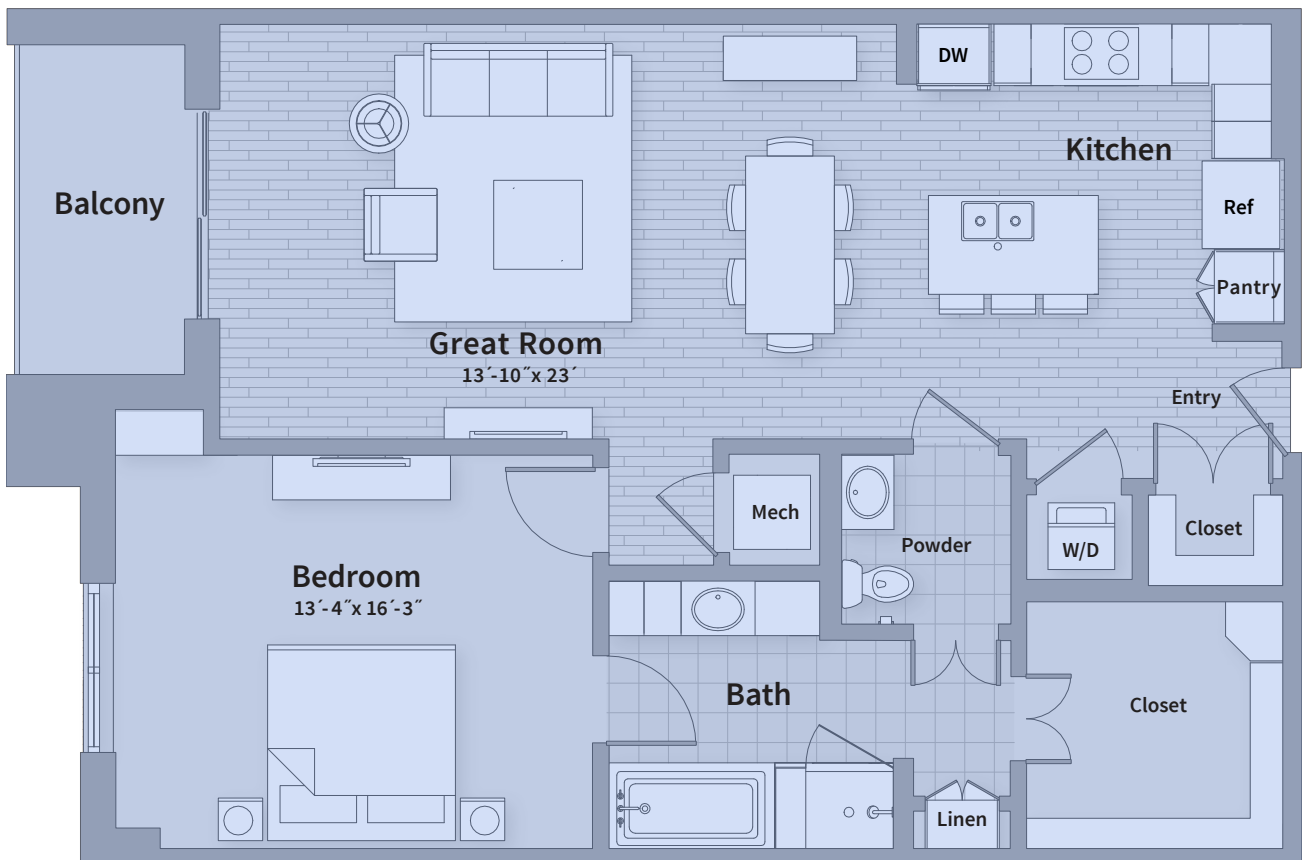

Unit A1

BEDROOM 1 | BATH 1 | SQ FT 1,024