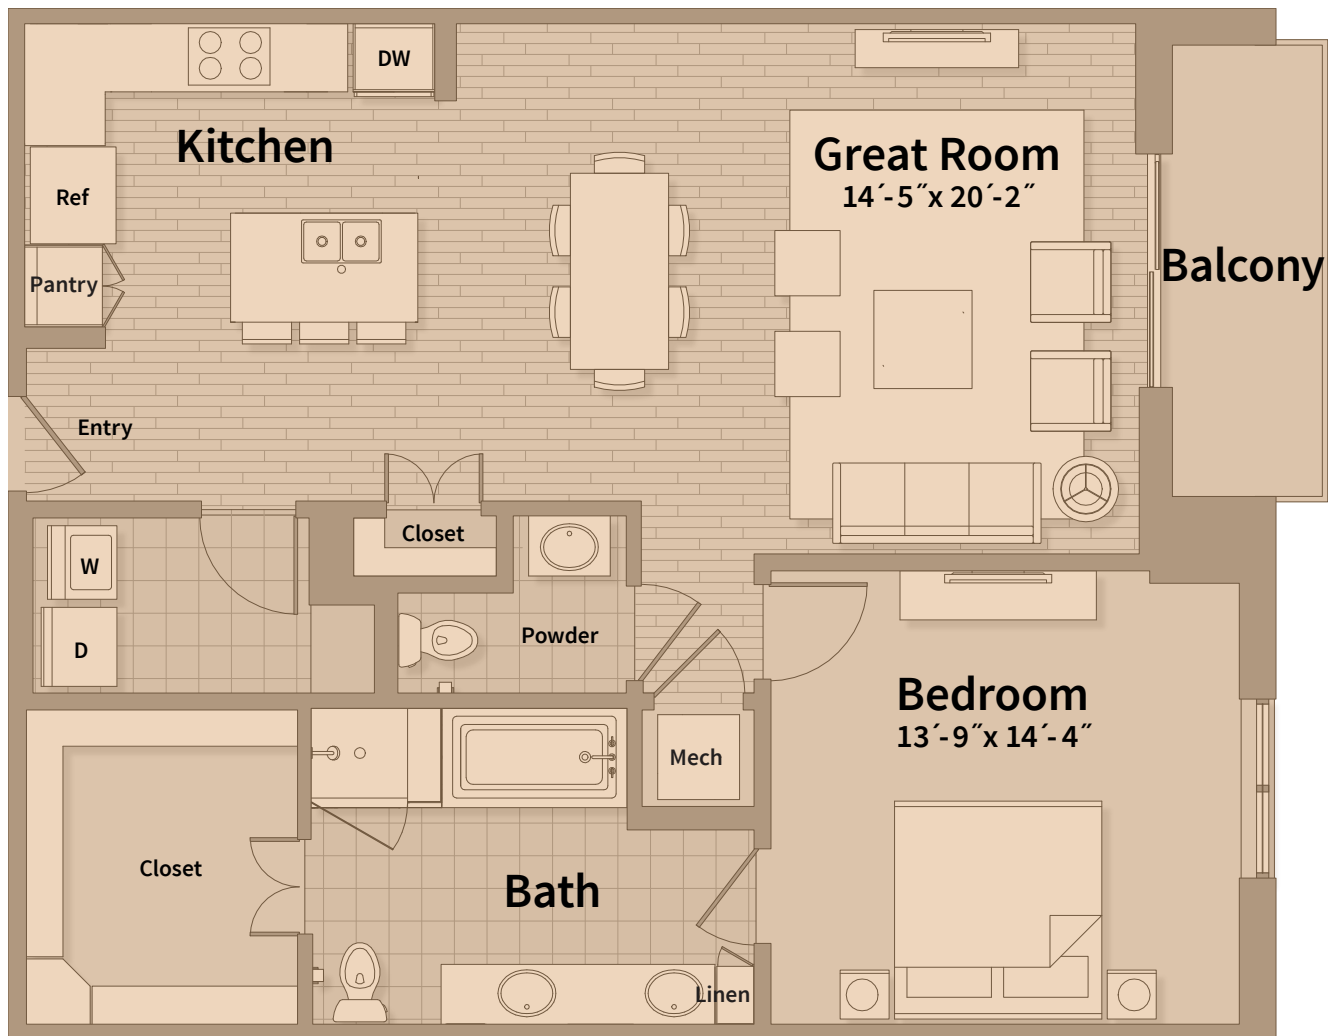

# Unit A2

BEDROOM 1 | BATH 1.5 | SQ FT 1,152