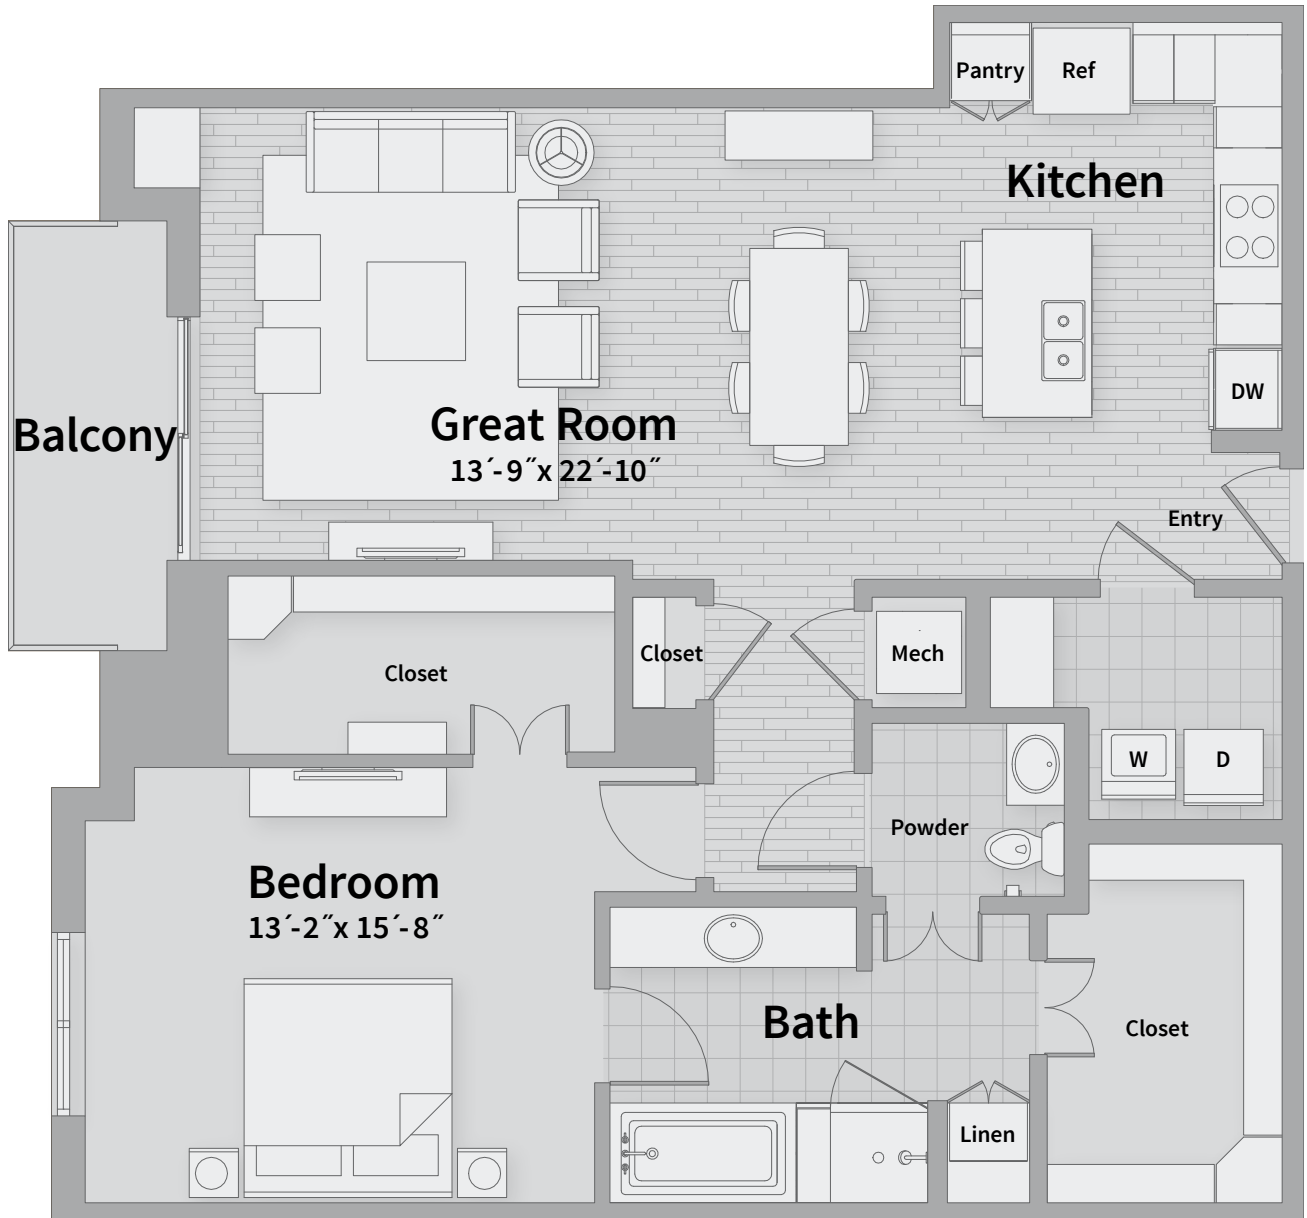

Unit B2

BEDROOM 1 | BATH 1 | SQ FT 1,277