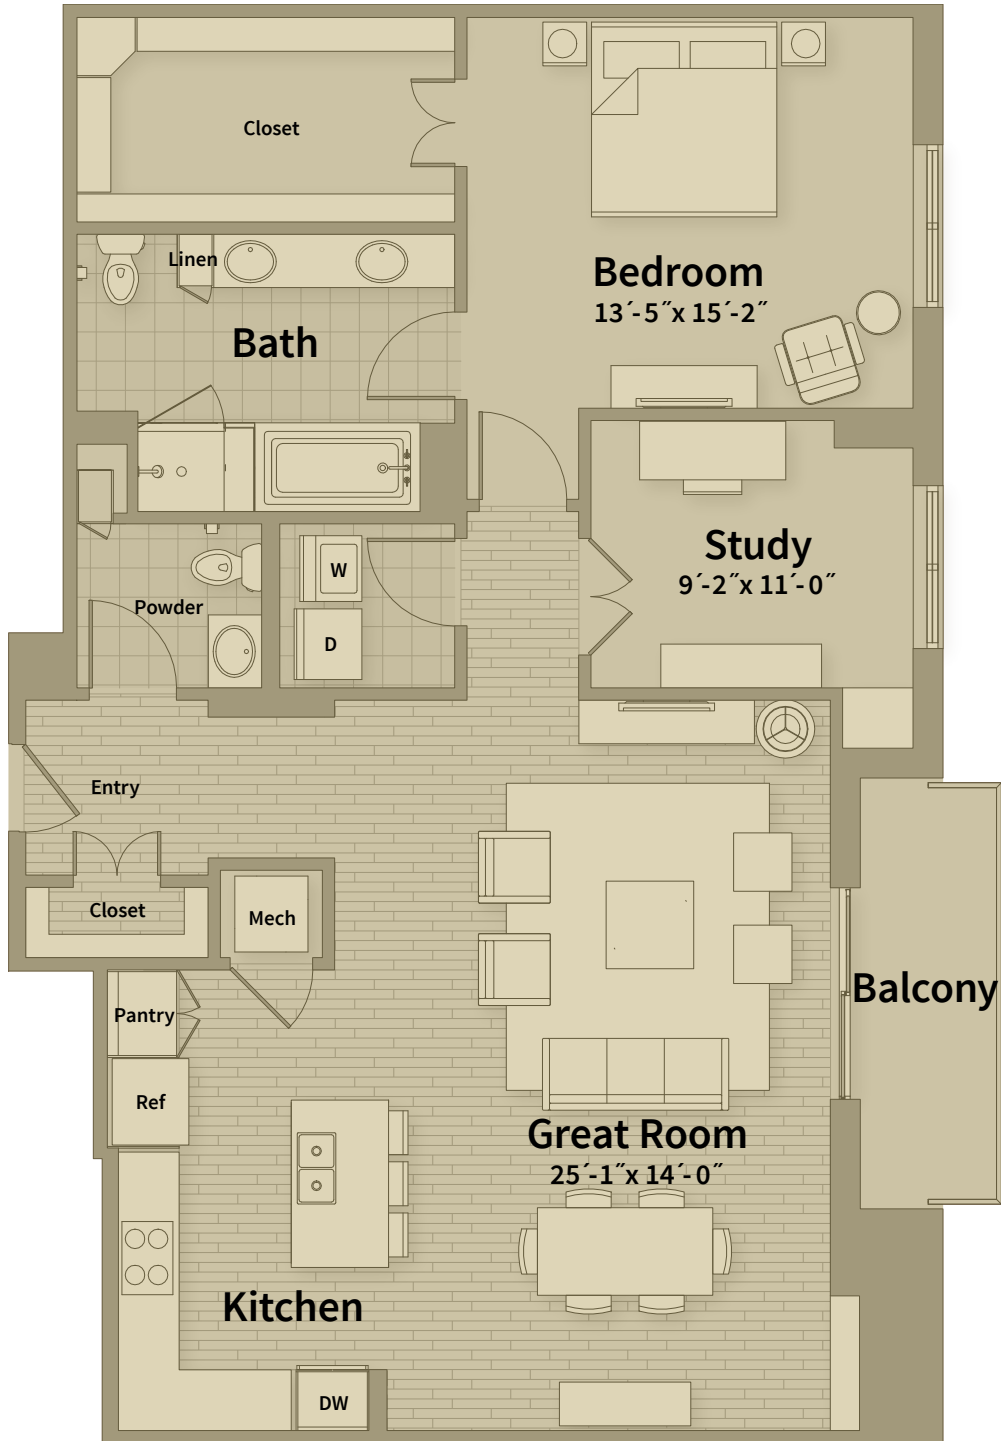

# Unit C3

BEDROOM 1 | BATH 1 | SQ FT 1,444