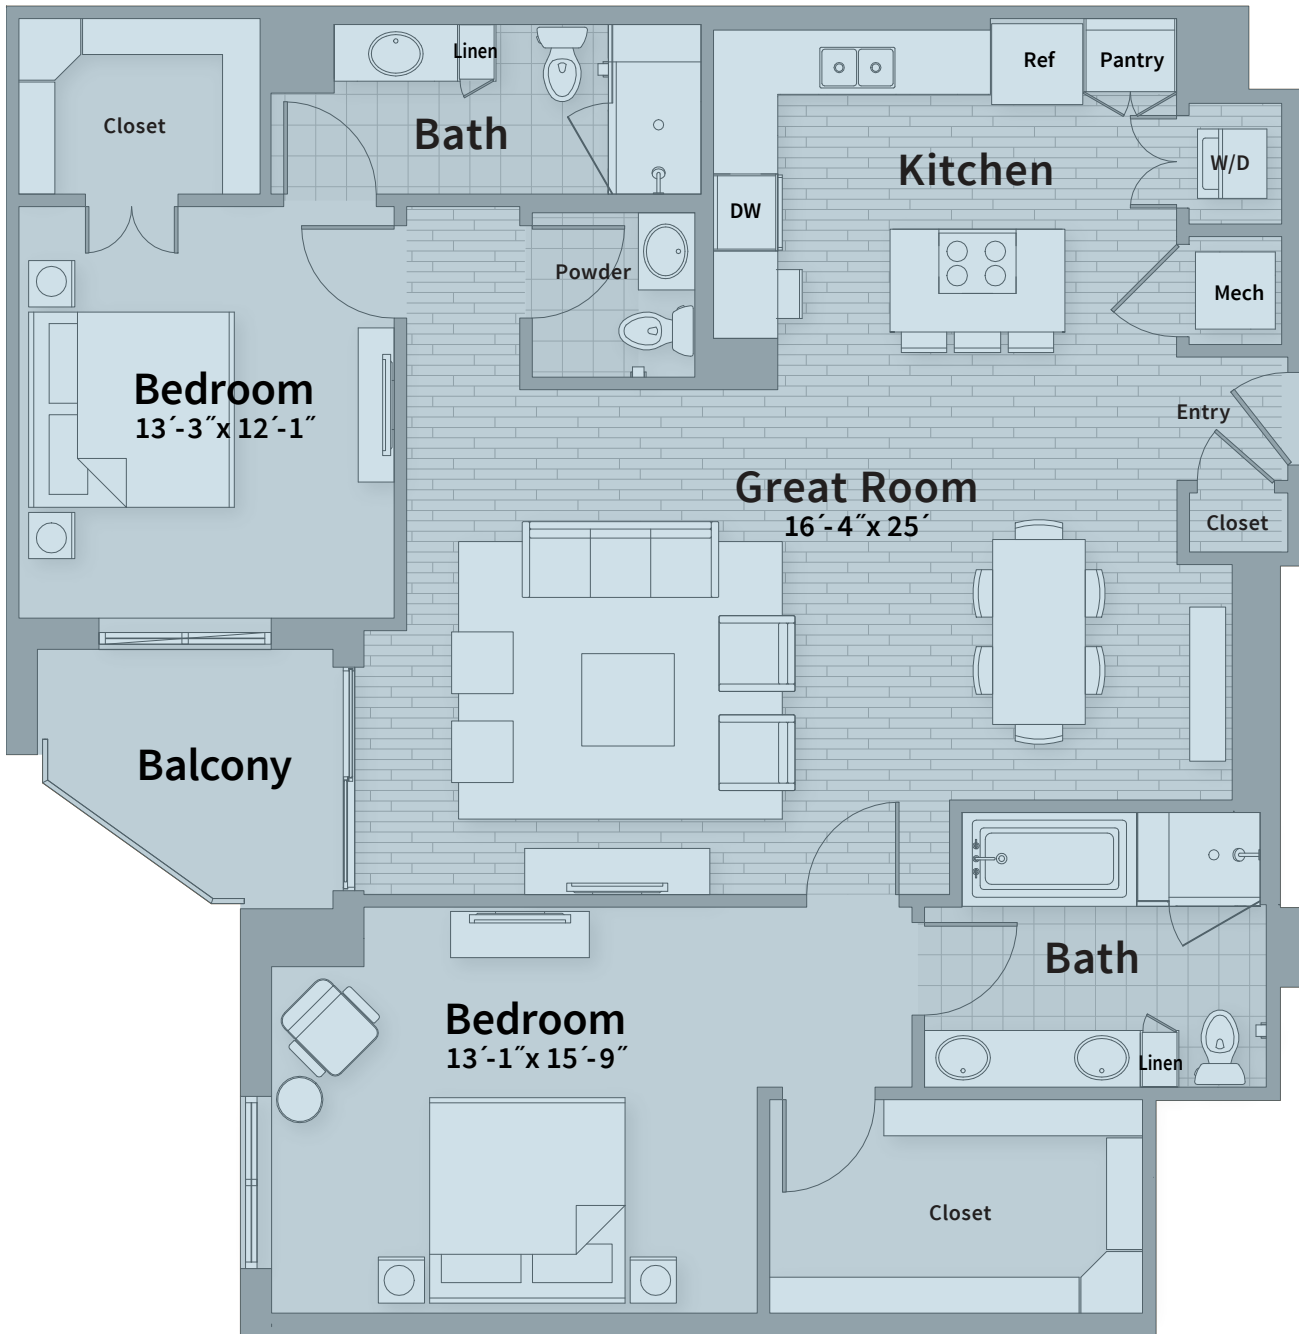

Unit D4

BEDROOM 2 | BATH 2.5 | SQ FT 1,558