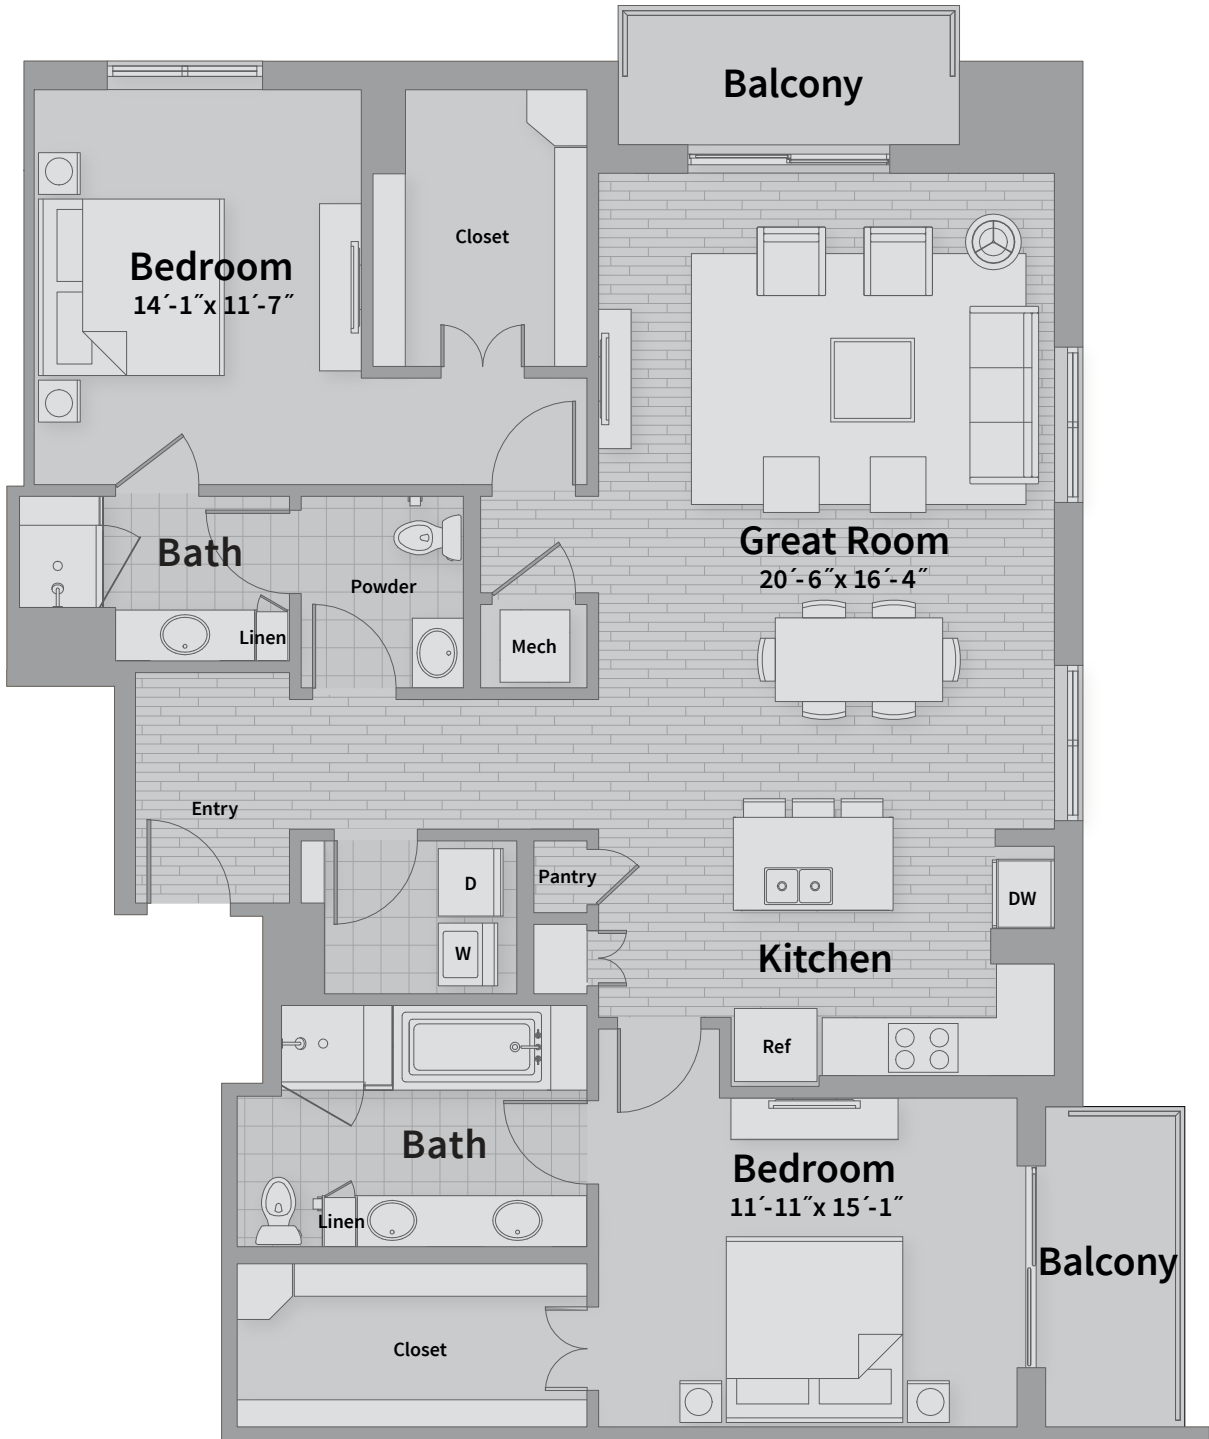

Unit E5

BEDROOM 2 | BATH 2 | SQ FT 1,725