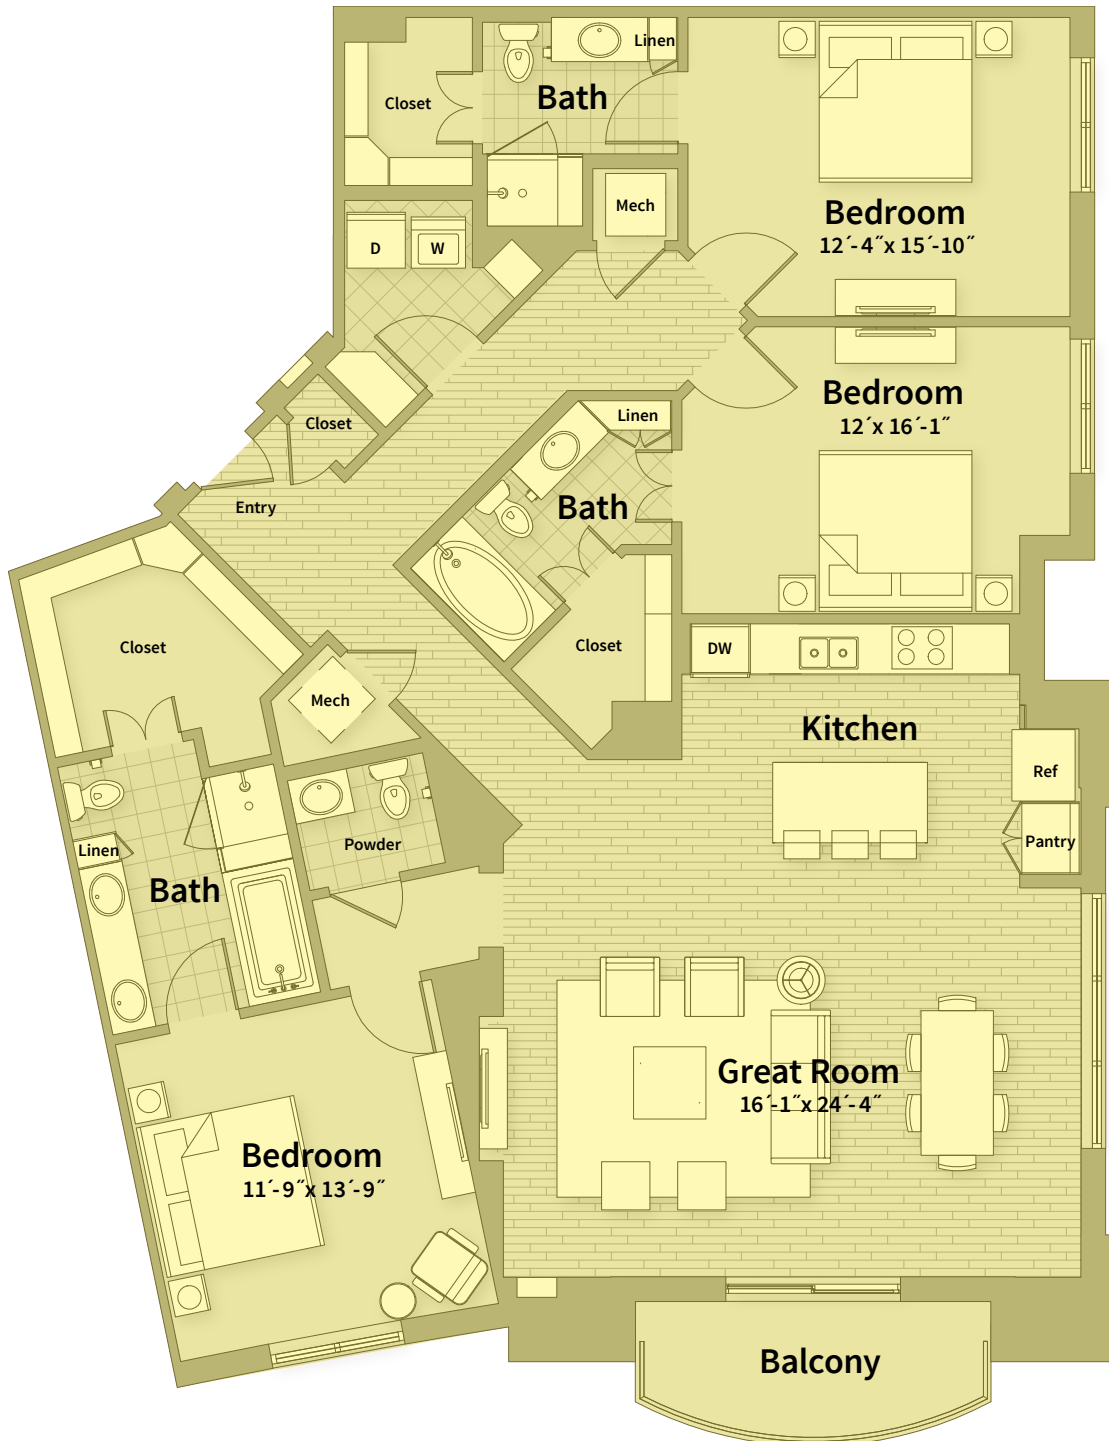

Unit F2

BEDROOM 3 | BATH 3.5 | SQ FT 2,172